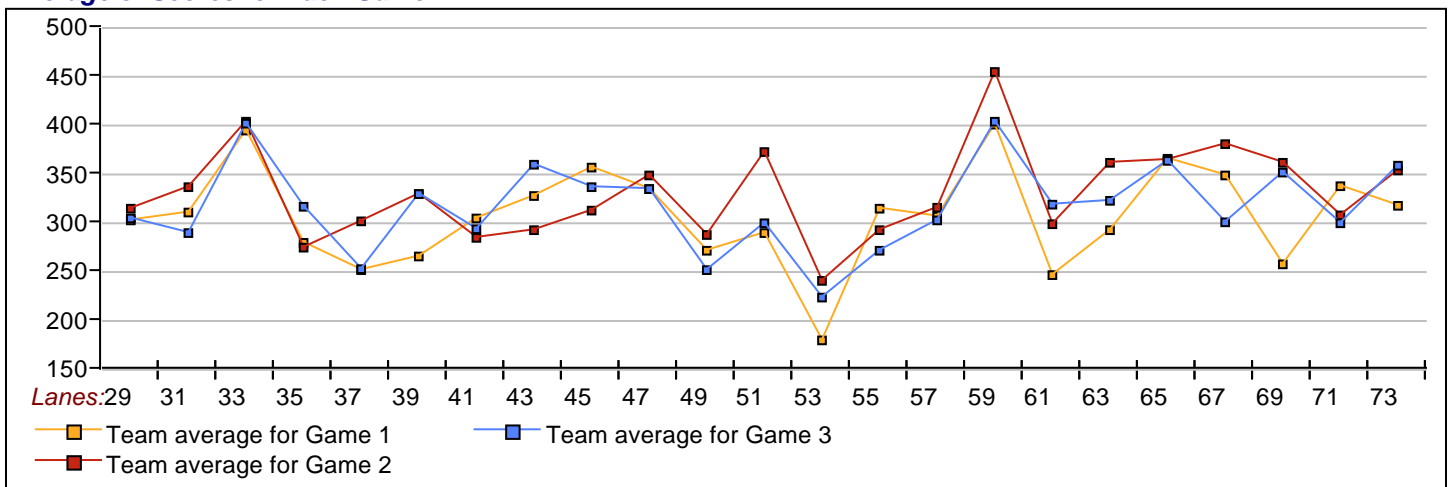

Average of Scores for Each Game