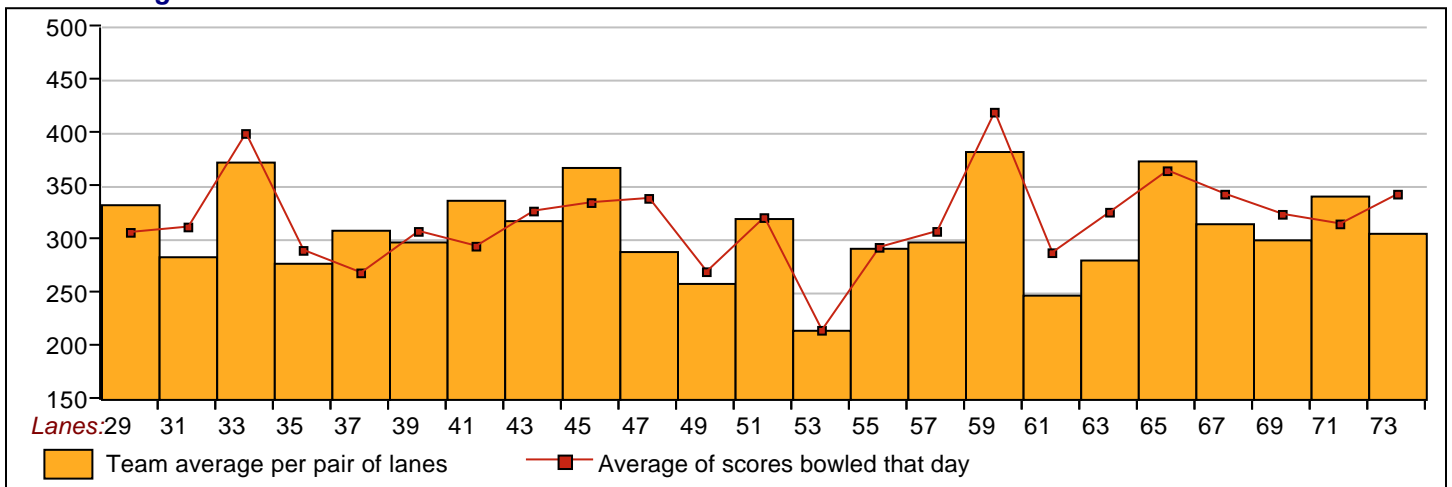

Team Average vs Ave of Scores