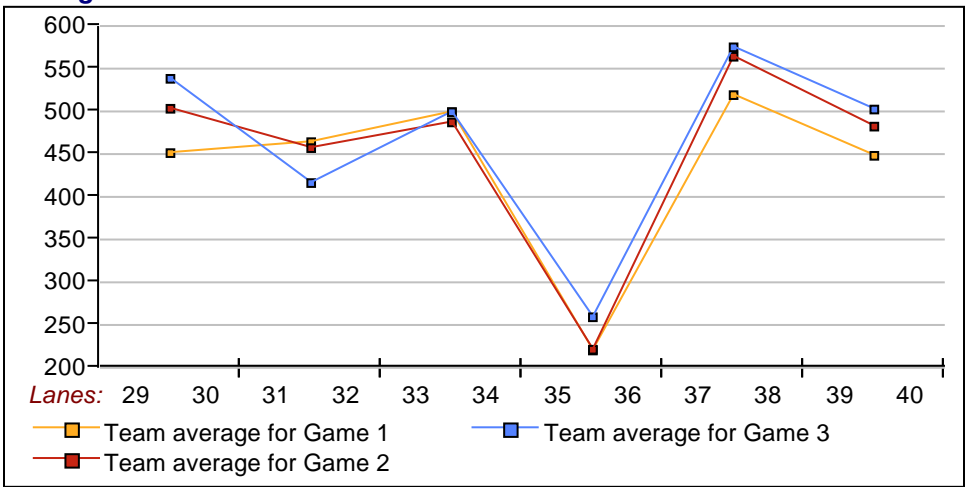

Average of Scores for Each Game