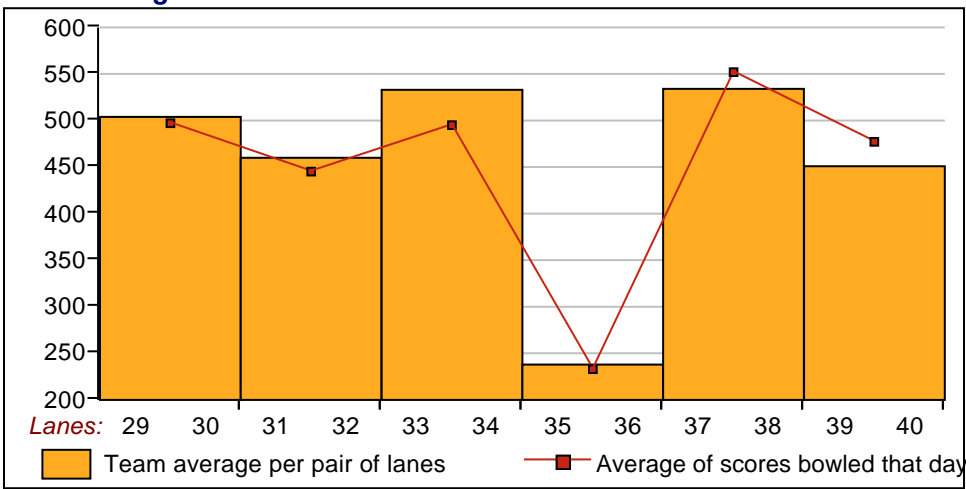

Team Average vs Ave of Scores