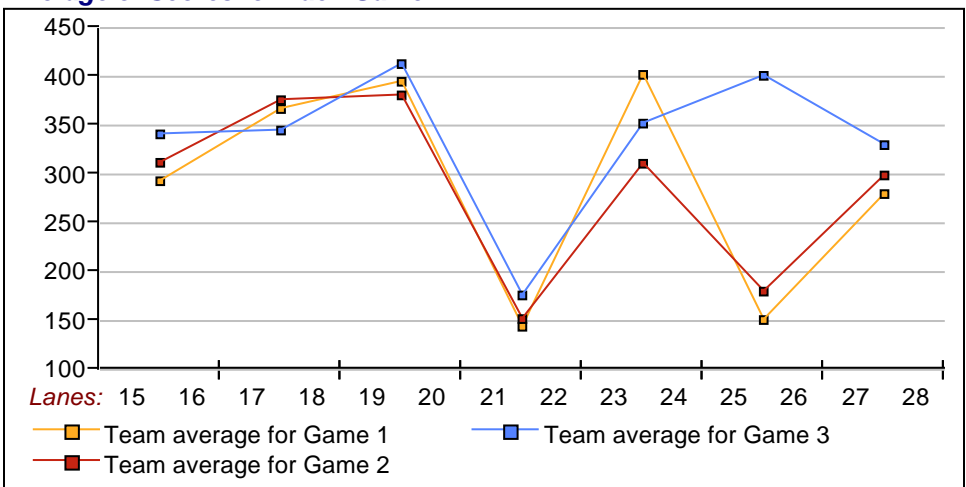

Average of Scores for Each Game