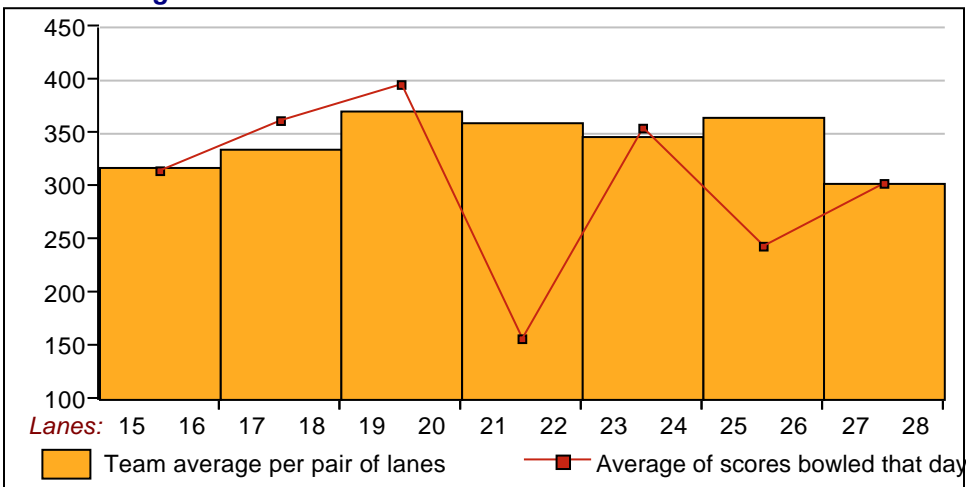

Team Average vs Ave of Scores