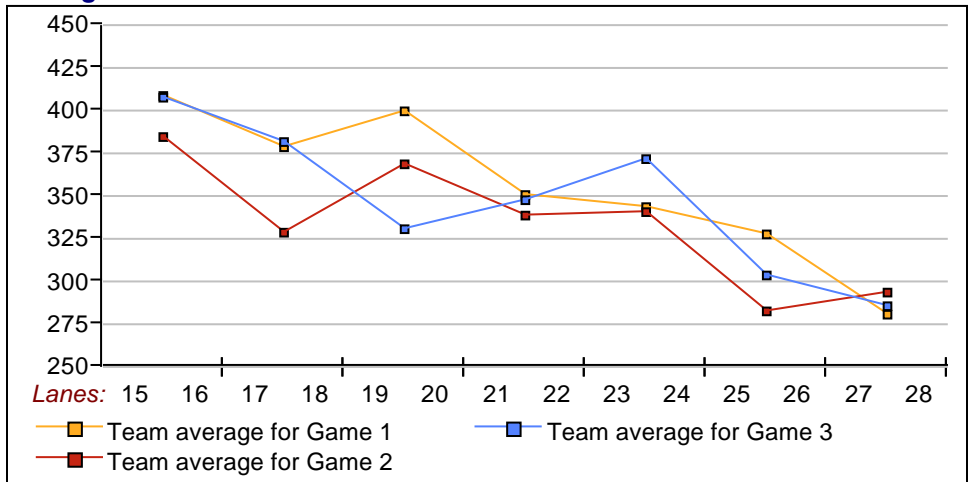

Average of Scores for Each Game