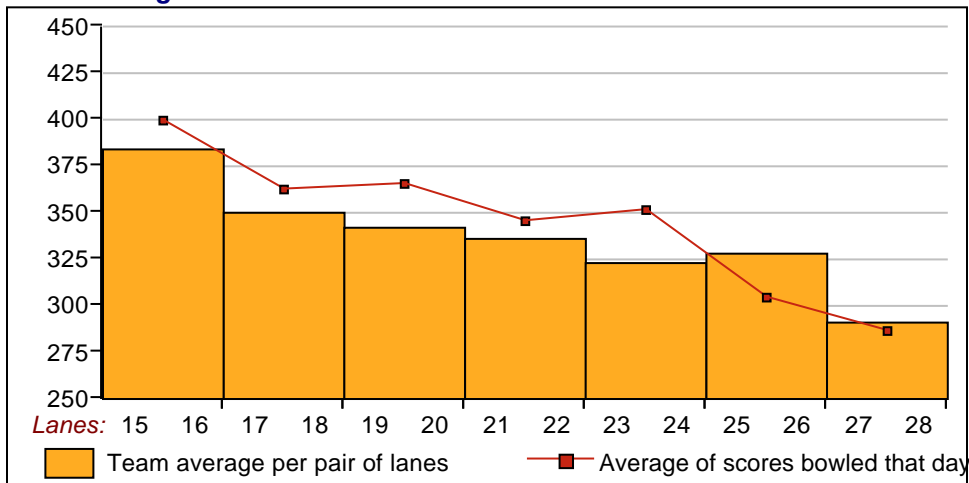

Thanks for bowling with us! We hope to see you next season!

Team Average vs Ave of Scores