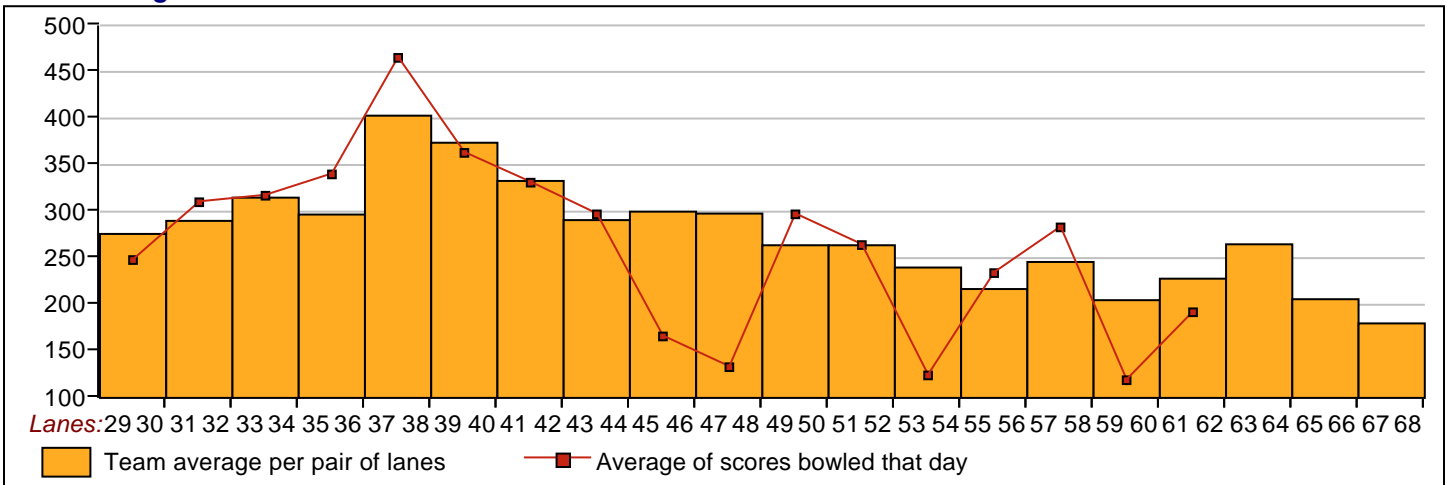

Team Average vs Ave of Scores