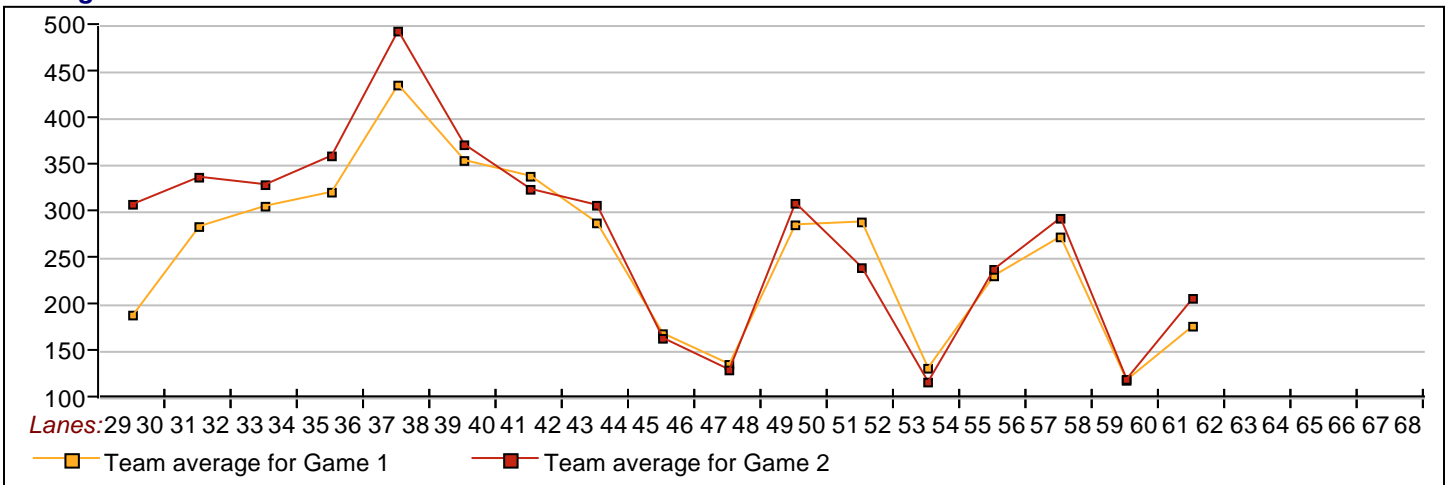

Average of Scores for Each Game