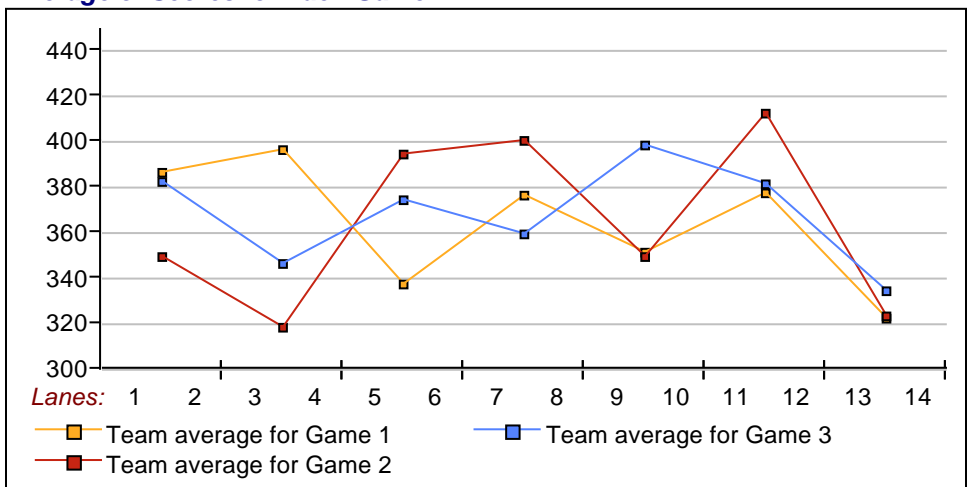

Average of Scores for Each Game