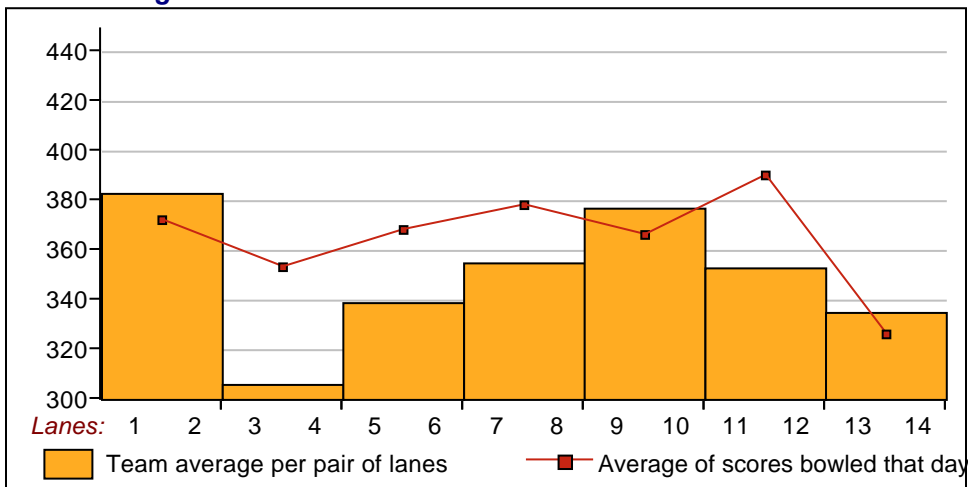

Team Average vs Ave of Scores